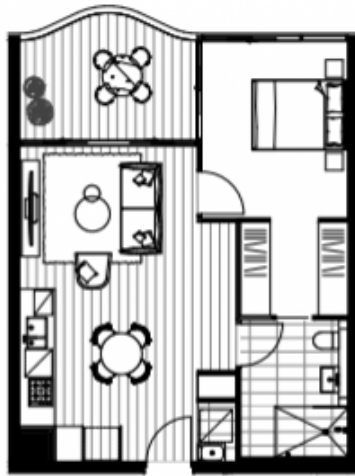

Cheney (chenyu) Zhang
0292678810

1Bed Type 1

SOUTH

- A2.01 B2.01
- A2.10 B2.10
- A2.11 B2.11
- A3.01 B3.01
- A3.10 B3.10
- A3.11 B3.11
- A4.01 B4.01
- A4.10 B4.10
- A4.11 B4.11
- A5.01 B5.01
- A5.10 B5.10
- A5.11 B5.11
- A6.01 B6.01
- A6.09 B6.10
- A6.10 B6.11

EAST

- A2.07 B2.07
- A2.08 B2.08
- A3.07 B3.07
- A3.08 B3.08
- A4.07 B4.07
- A4.08 B4.08
- A5.07 B5.07
- A5.08 B5.08
- A6.06 B6.07
- A6.07 B6.08

WEST

- A1.08 B1.08

Area : 56m²

FAGEWOOD BY SILKARI

MK.1B_S01

MARKETING
Project No. 10011 Rev. E Client Issue 11.05.16

TURNER