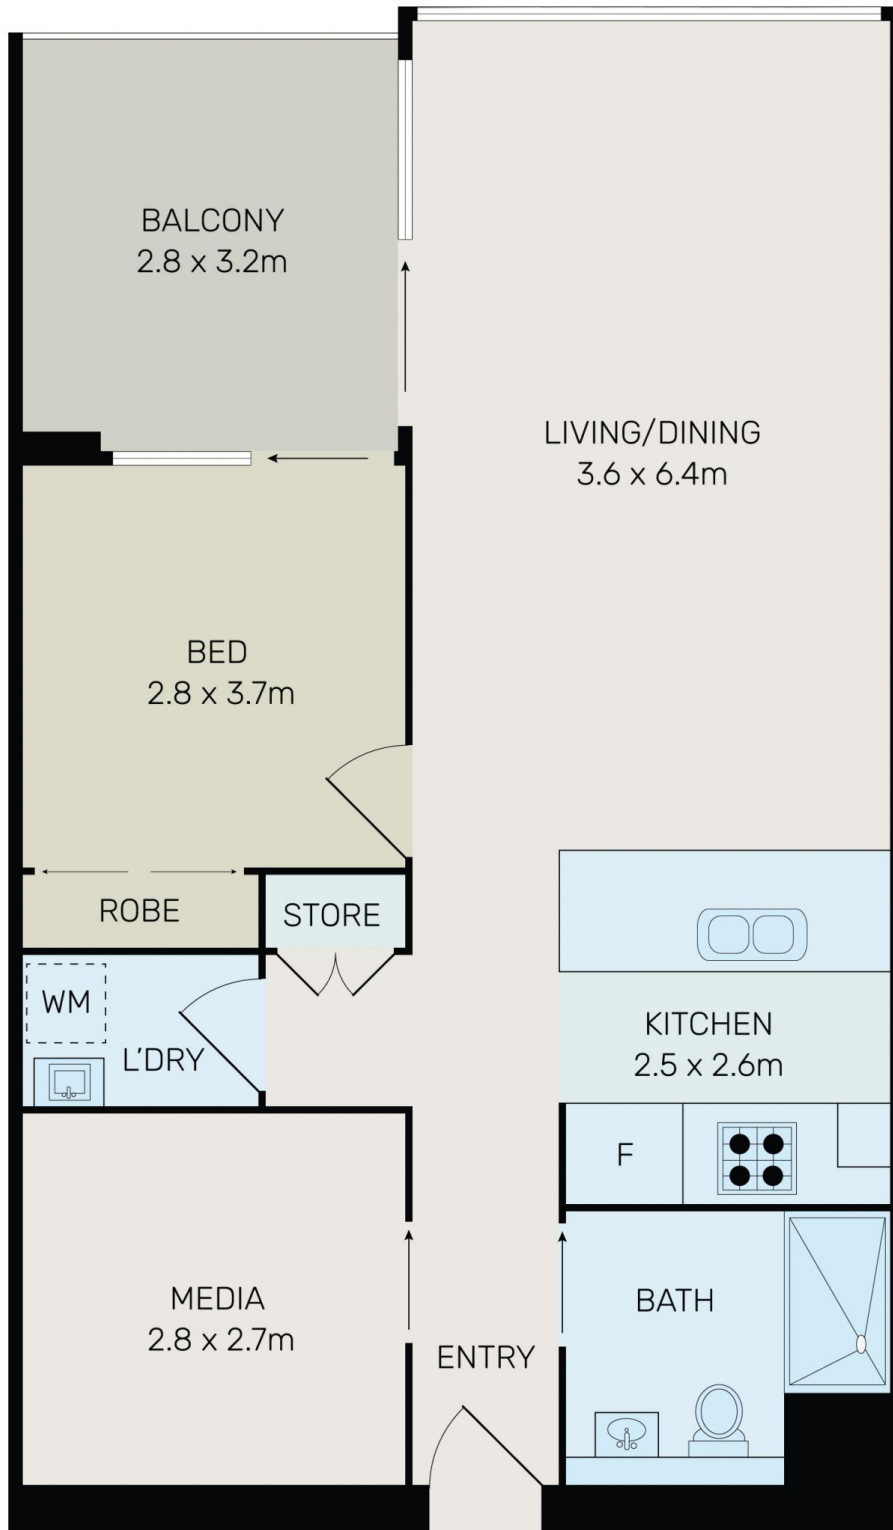

Actual View

2410/1 Brushbox Street Sydney Olympic Park NSW

1 1 1

Spectacular One-Bedroom Plus Study Room with Iconic Views

Welcome to Sydney Olympic Park - an exceptional residence designed for those who value style, space, and lifestyle. This one-bedroom plus study room apartment combines modern comfort with breathtaking outlooks, offering the perfect balance of sophistication and everyday convenience.

Key Features

? Panoramic Views - Enjoy sweeping vistas of the Sydney CBD skyline and lush surrounding parklands, an inspiring

[For full version visit the website](https://www.onespaceproperty.com.au/ale/nsw/inner-west/sydney-olympic-park/residential/apartment/8652586)

Type : Apartment
Price : \$ 660,000
Building Size : 88 sqm
View : <https://www.onespaceproperty.com.au/ale/nsw/inner-west/sydney-olympic-park/residential/apartment/8652586>

Jeff (kwok Fu) Chau
0292678810