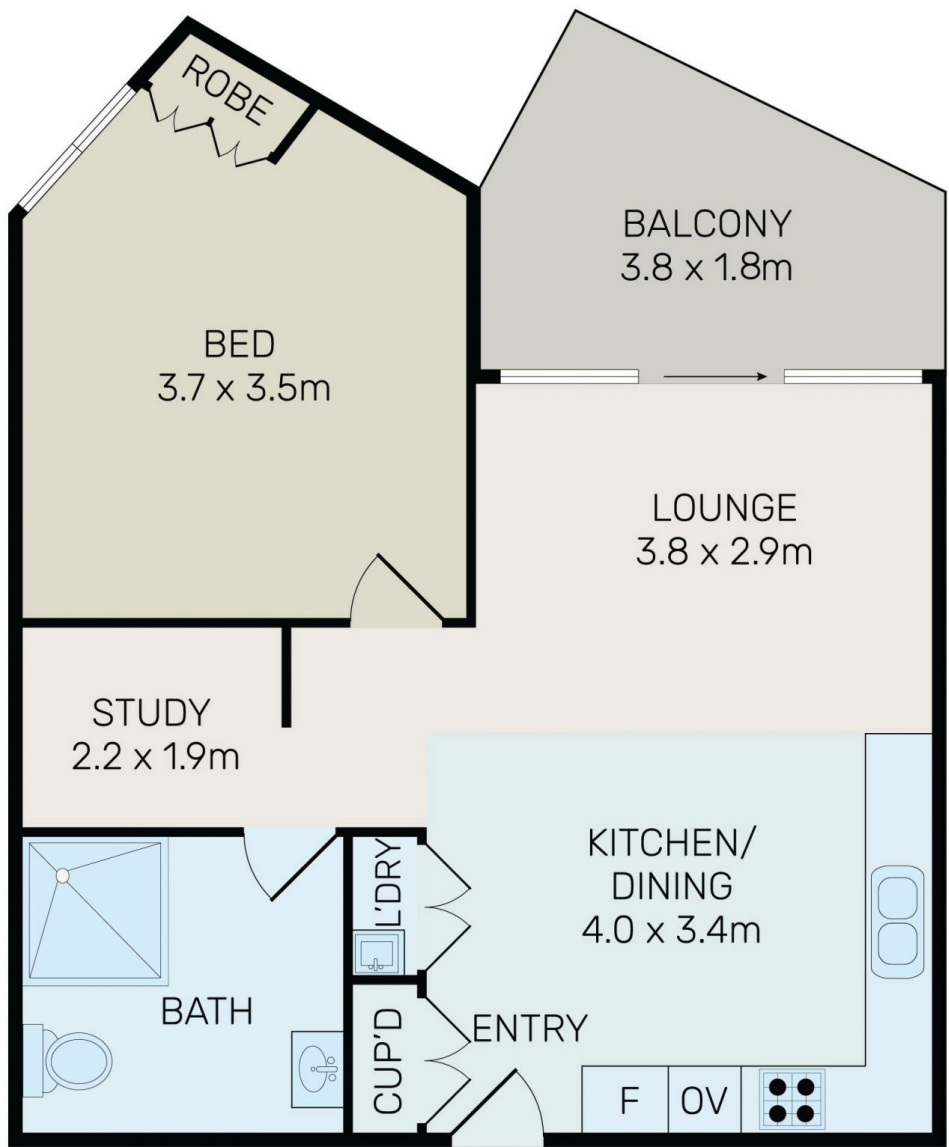

All information contained herein is gathered from all sources we believe to be reliable. However we cannot guarantee its accuracy and interested parties should rely on their own enquiries.

506/38 Alice Street, Newtown